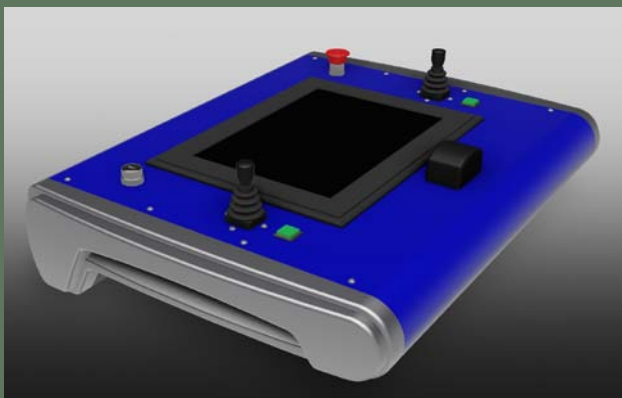

Archimedes

The new zero fleet angle hoist with safety in mind!

A Stegmann BGV C1 rotary limit box + integral programmable encoder

350kg, 500kg or 750kg safe working load (excluding bar)

Speed variable to 1.2m/sec

Travel to 20 metres

Artisan Control Desk

NS5 Portable Controller

Tel: 0844 499 6250
info@centre-stage.co.uk
www.centre-stage.co.uk