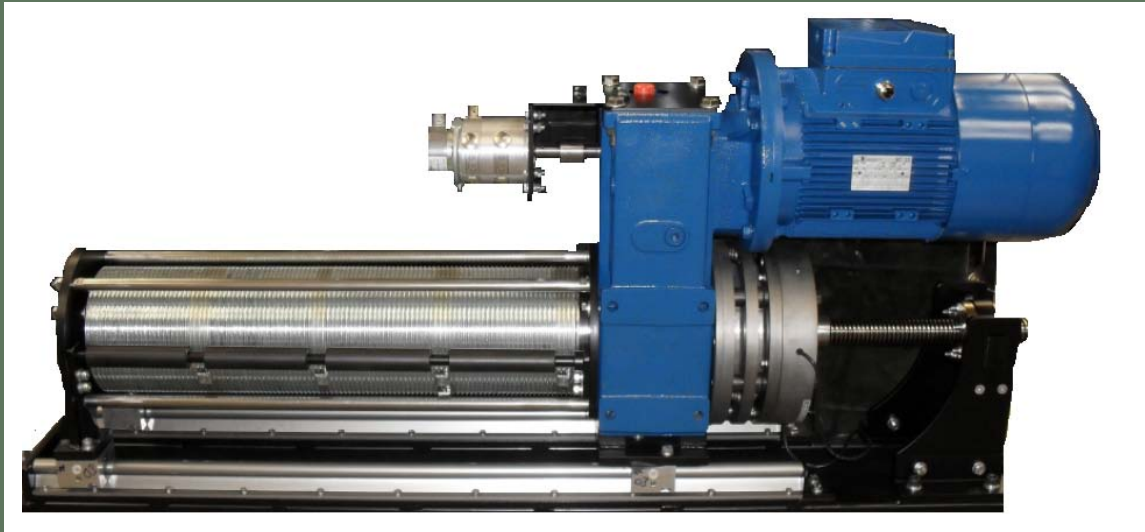

Archimedes

The new zero fleet angle hoist with safety in mind!

A Stegmann BGV C1 rotary limit box + integral programmable encoder

350kg, 500kg or 750kg safe working load (excluding bar)

Speed variable to 1.2m/sec